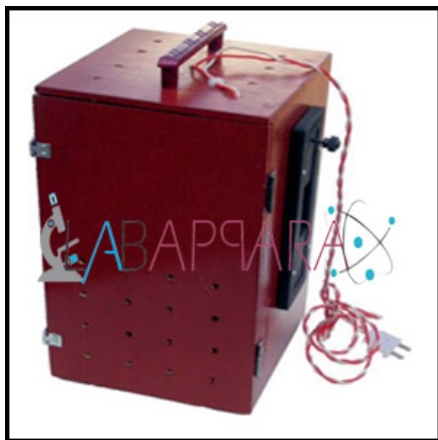

Sodium Vapour Lamp Wooden Box

Product Categories: [Educational equipments](#), [Electronics](#)

Product Tags: [electronics](#), [optics](#)

Product Page:

<https://www.labappara.com/product/wooden-box-sodium-vapour-lamp/>

Product Description

Sodium Vapour Lamp Wooden Box - Laboratory Equipment

The box is rectangular in shape and provided with slits on three sides equally spaced to enable three experiments to be performed simultaneously using one light source

Each slit is provided with a cover so that it can be closed when not required

Bulb holders of finest quality are fitted in wooden box with special cord Quality:

Reliable

Best quality

Effective service

Available with 35 watt bulb and transformer Transformer:

socket (3-pin socket is provided to avoid shock due to the leakage of the current)
This transformer is an auto leak type, giving a starting voltage 400 V which automatically reduces when the lamp has struck.