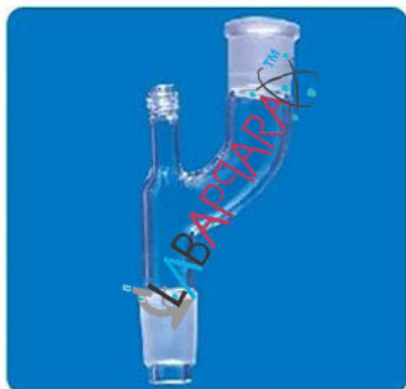

# Swan Neck Adapters

**Product Categories:** [Adapters Borosilicate Glass](#), [Laboratory Glassware](#)

**Product Tags:** [glassware](#)

**Product Page:** <https://www.labappara.com/product/swan-neck-adapters/>

## Product Description

Swan Neck Adapters - Laboratory Glassware Equipment

With our years of experience & in-depth knowledge in this field, we are engaged in offering a quality-assured array of Glass Swan Neck Adapter.

Features:

Heat resistance

Precisely designed

Sturdiness

Available in socket size - 24/29, 29/32