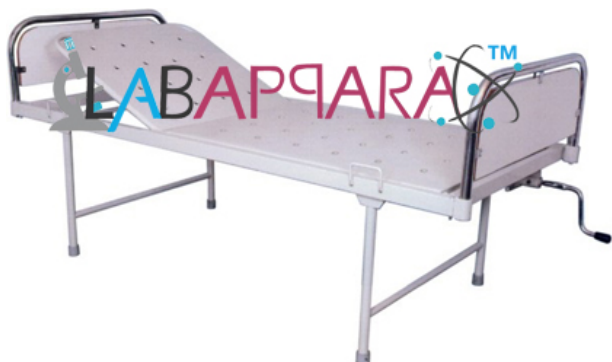

## Semi Fowler Bed

**Product Categories:** [Hospital Equipment & Furniture](#)

**Product Tags:** [hospital](#), [medical](#)

**Product Page:** <https://www.labappara.com/product/semi-flower-bed/>

### Product Description

Semi Fowler Bed - Hospital Equipment & Furniture

Mechanically operated two sectional, uniformly perforated CRCA sheet top beds.

ABS head and foot bows / panels

Strong "H" Shaped legs on rubber stumps.

One Fix lever handles at foot end to obtain head raise upto 80deg.

**Overall Size** - 208L X 92W X 60H