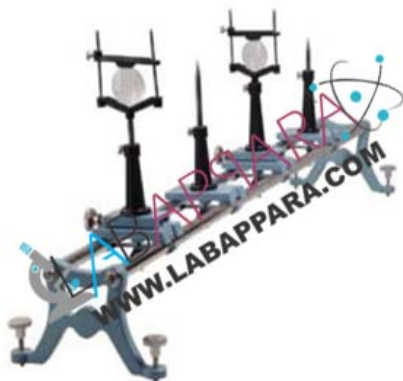

# Optical Bench Single Rod

**Product Categories:** [Educational equipments](#), [Light & Optics](#), [Physics Equipments](#)

**Product Tags:** [physics lab instruments](#)

**Product Page:** <https://www.labappara.com/product/optical-bench-single-rod/>

## Product Description

Optical Bench Single Rod - Physics Optical Equipment

Comprises a meter long, square steel rod 18 mm thick graduated in mm and supported on two sturdy metal feet leveling screw. Four slides and four accessories ,two of the slider have fine transverse motion. One meter long, single square steel rod accurately graduated fitted on two sturdy metal feet with leveling screws. Four special designed heavy sliders having fine index marks. Two of the sliders are having fine transverse slow motion arrangement. Complete with four accessories (Comprises a meter long, square steel rod 18 mm thick graduated in mm and supported on two sturdy metal feet leveling screw. Four slides and four accessories, two of the slider have fine transverse motion.)