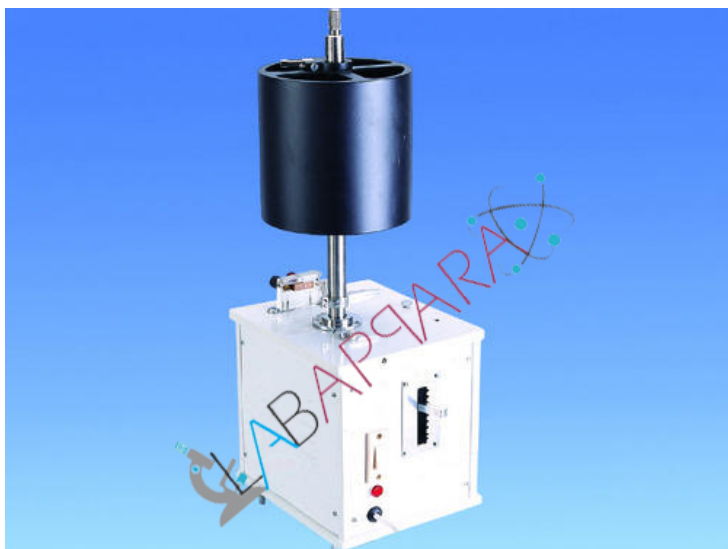

Kymograph

Product Categories: [Physiology Apparatus](#)

Product Page: <https://www.labappara.com/product/kymograph/>

Product Description

Kymograph - Laboratory Equipment

Electric recording drum 4/8 speed gear system or 8 speed direct.

Electrically driven drum suitable for general experiment working.

Kymograph with S.S spindle on ball bearing moment, aluminum cylinder 6" dia, robust gear clutch.

The cylinder is raised or lowered and is locked in position by a small lever.

Accessories for Kymograph -

Accessories for kymograph set of 7 for conducting simple muscle twitch experiment viz.

Accessories for adjustable stand induction coil, simple electrode.

Tuning fork N-100, weight set & power supply.

Kymograph is in glazed paper sheet.

Features:

Requires less maintenance

Robust design

Easy to operate

Extensively used

Durable

Highly reliable