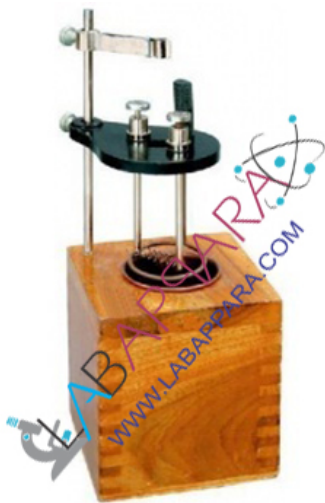

## Joule's Electrical Calorimeter

**Product Categories:** [Analytical Lab Instruments](#), [Calorimeters](#)

**Product Tags:** [science lab equipment](#)

**Product Page:**

<https://www.labappara.com/product/joules-electrical-calorimeter-seasoned-wood/>

### Product Description

Joule's Electrical Colorimeter - Analytical Laboratory Equipment

The unit consists of a Copper calorimeter with outer vessel of well-polished wood. Fitted with Bakelite top with hole for thermometer and stirrer. Two terminals are connected to a coil of wire for passing current.

#### **Features:**

Ideal for using college or research laboratory

Easy to read precisely spaced markings

High sensitivity and accurate temperature indication

Compact design

Light-weight

Low maintenance

Complete with stirrer.

**Available in size - 3"x 2" , 4"x 3"**