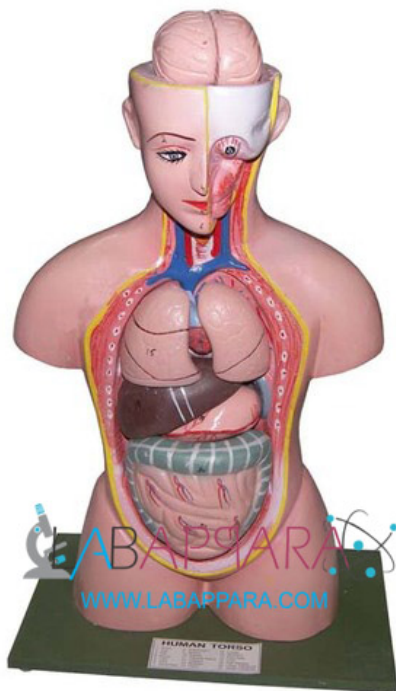

Human Torso(Female)

Product Categories: [Anatomical Models](#), [Educational equipments](#), [Educational Models](#), [Torso Models](#)

Product Tags: [biology lab equipment](#), [Models](#)

Product Page: <https://www.labappara.com/product/human-torsofemale/>

Product Description

Human Torso(Female) - Scientific Educational Models

By keeping track of latest developments, we are offering a wide range of Human Torso Female. Made up of Fiber Glass. A premium range of Human Torso Model that is extensively used for training purposes in organic laboratories, colleges, schools and premium institutes.

Human Torso(Female) are highly finished made from fiber.

These models are very helpful to students doctors for studying internals of human body.

Keycard is also provided with each model on which names of different parts due to

which it becomes convenient to study internal parts.

Human Torso(Female) models are designed in a way which appears very close to real ones.