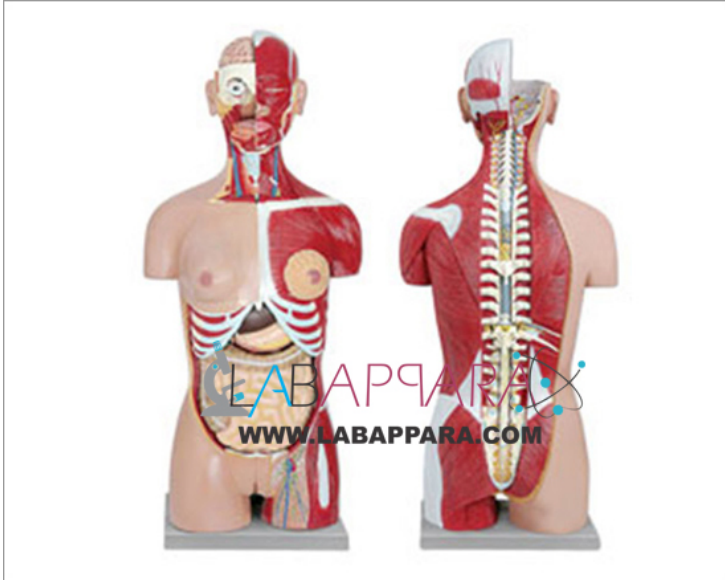

Human Torso with Interchangeable Sex Organs and open back

Product Categories: [Anatomical Models](#), [Educational equipments](#), [Educational Models](#), [Torso Models](#)

Product Tags: [Scientific Educational Model](#)

Product Page:

<https://www.labappara.com/product/human-torso-interchangeable-sex-organs-open-back/>

Product Description

Human Torso With Interchangeable Sex Organs And Open Back- Scientific Educational Model

Human Torso With Interchangeable Sex Organs And Open Back- Human torso in 12 parts, Male/Female reproductive organs can be easily taken out dissectible into 2 parts, without ribs cage.

The back depicts the complete vertebral column, spinal cord and nerves.

Part of neck and back are open to show vertebral column, mounted on base with key card.

Appropriately colored, nicely finished and numbered with key card.

Features:

Minimum maintenance

Highly durable

Designed accurately