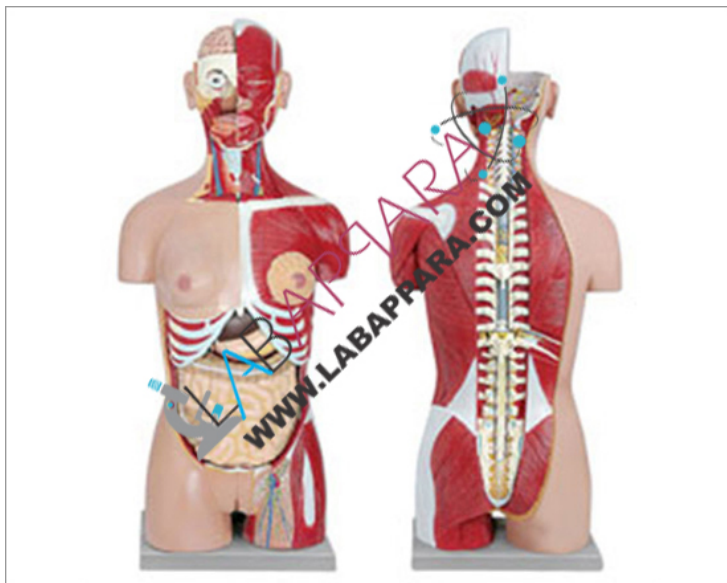

Human Torso Dual Sex 12 Parts

Product Categories: [Anatomical Models](#), [Educational equipments](#), [Educational Models](#), [Torso Models](#)

Product Tags: [Scientific Educational Model](#)

Product Page:

<https://www.labappara.com/product/human-torso-dual-sex-12-parts/>

Product Description

Human Torso Dual Sex 12 Parts - Scientific Educational Model Human

Torso Dual Sex 12 Parts -Human torso dual in 12 parts, Male/Female reproductive organs can be easily taken out dissectible into 2 parts, without ribs cage. The back depicts the complete vertebral column, spinal cord and nerves. All of the major organ systems are represented with great attention to accuracy and detail. Structures are numbered and identified on the accompanying key card.

Features:

Minimum maintenance

Highly durable

Designed accurately

These models are mainly used for education & demonstration purposes.