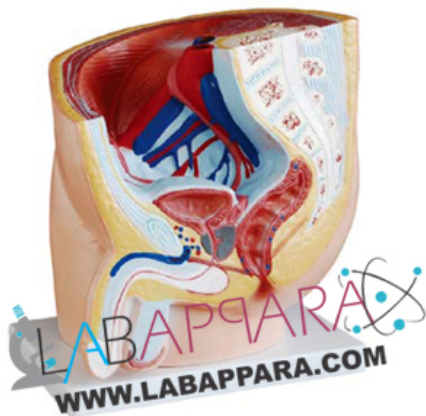

Human Male Pelvis 1 Part

Product Categories: [Biology Lab](#), [Educational equipments](#), [Educational Models](#), [Genital & Pelvis Model](#), [Reproductive Models](#)

Product Tags: [anatomical osteoporosis model](#), [fibre model](#), [Genital & Pelvis model](#), [science model](#)

Product Page:

<https://www.labappara.com/product/human-male-pelvis-section-1-part/>

Product Description

Human Male Pelvis Section 1 Parts- Scientific Educational Model

Male Pelvis model is medium shows the normal position of male genital organs with bladder and rectum in the male pelvis. Made of PVC.

Available in Human Male Pelvis 2 parts

Material: PVC