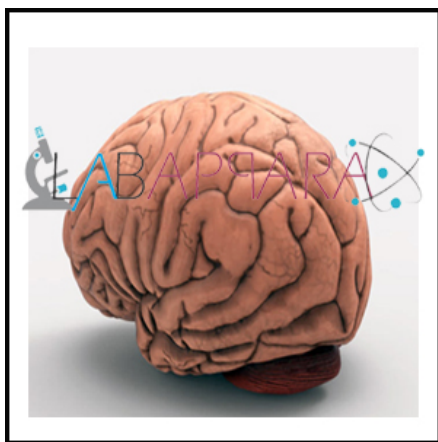

Human brain

Product Categories: [Biology Lab](#), [Educational Models](#)

Product Tags: [biology lab equipment](#), [Models](#)

Product Page: <https://www.labappara.com/product/human-brain/>

Product Description

Human brain - Biology Laboratory Educational Models

With a firm commitment to quality, our organization is involved in offering a wide ambit of Human Brain Models.

Our competency lies in manufacturing an excellent quality range of Human Brain Model. Natural size. Made of unbreakable high quality PVC and hand painted with non-toxic colors in a scientifically correct manner. Separates into 2 parts, median section.

Mounted on a plastic base, length approx. 200 mm, width approx. 165 mm, thickness approx. 150 mm.