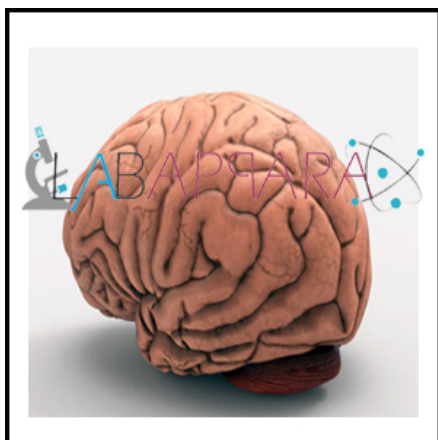

Human brain

Product Categories: [Biology Lab](#), [Educational Models](#)

Product Tags: [biology lab equipment](#), [Models](#)

Product Page: <https://www.labappara.com/product/human-brain/>

Product Description

Human brain - Biology Laboratory Educational Models

With a firm commitment to quality, our organization is involved in offering a wide ambit of Human Brain Models.

Our competency lies in manufacturing an excellent quality range of Human Brain Model. Natural size. Made of unbreakable high quality PVC and hand painted with non-toxic colors in a scientifically correct manner. Separates into 2 parts, median section.

Mounted on a plastic base, length approx. 200 mm, width approx. 165 mm, thickness approx. 150 mm.