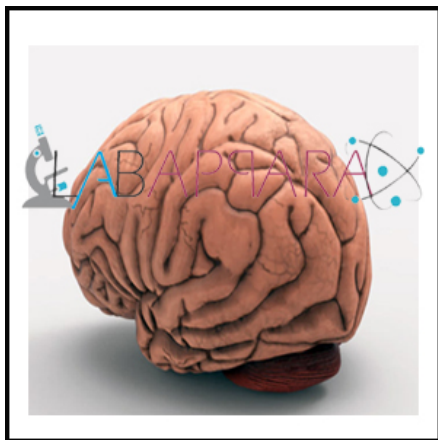

## Human brain

**Product Categories:** [Biology Lab](#), [Educational Models](#)

**Product Tags:** [biology lab equipment](#), [Models](#)

**Product Page:** <https://www.labappara.com/product/human-brain/>

### Product Description

Human brain - Biology Laboratory Educational Models

With a firm commitment to quality, our organization is involved in offering a wide ambit of Human Brain Models.

Our competency lies in manufacturing an excellent quality range of Human Brain Model. Natural size. Made of unbreakable high quality PVC and hand painted with non-toxic colors in a scientifically correct manner. Separates into 2 parts, median section.

Mounted on a plastic base, length approx. 200 mm, width approx. 165 mm, thickness approx. 150 mm.