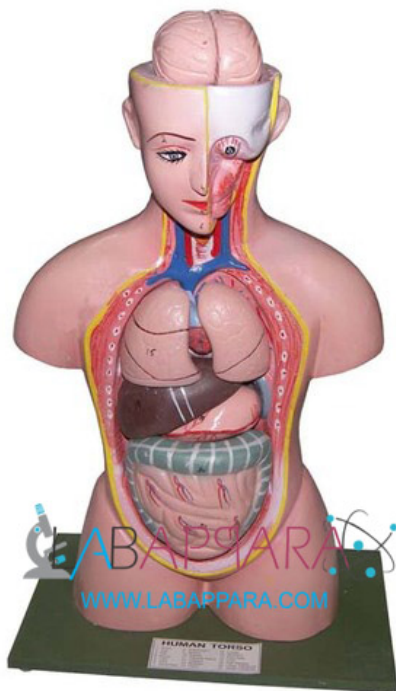

Human body (Torso) Small size

Product Categories: [Educational equipments](#), [Educational Models](#), [Torso Models](#)

Product Tags: [biology lab equipment](#), [Models](#)

Product Page: <https://www.labappara.com/product/human-body-torso/>

Product Description

Human body (Torso) Small size - Scientific Educational Models

Made of Fiber Glass. Keeping in mind ever-evolving requirements of our respected clients, we are offering a premium quality array of Human Torso Small size Models. Being one of the renowned manufacturers and suppliers, we are involved in offering a wide range of Human Anatomy Models. Various details shown include : Brain, Eyes, Ear, Nose, Lips, Chin, Wind pipe, Diaphragm, Spleen, Kidney, adrenal gland, Ureters, Bladder, Heart, Lungs, Stomach, Pancreas, Liver, Gall Bladder, Large Intestines & Small Intestines. Mounted on a wooden board.