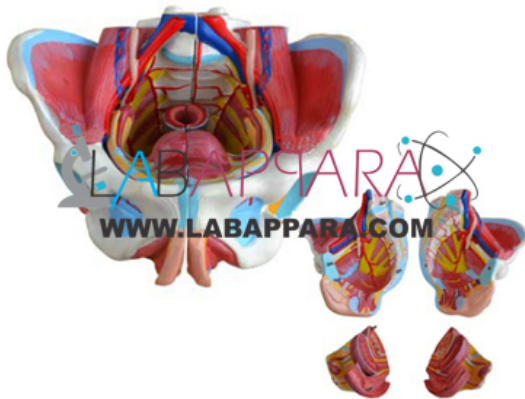

Female Pelvis Model

Product Categories: [Biology Lab](#), [Educational equipments](#), [Educational Models](#), [Genital & Pelvis Model](#), [Reproductive Models](#)

Product Tags: [anatomical osteoporosis model & biology lab](#), [fibre model](#), [Genital & Pelvis model](#), [science model](#)

Product Page: <https://www.labappara.com/product/female-pelvis-model/>

Product Description

Female Pelvis Model: Scientific Educational Model

Female Pelvis model is painted in life like color. It shows all the internal and external female organs are -blood vessels, ligaments, nerves, muscle structures within the framework of the bony pelvis. Life size