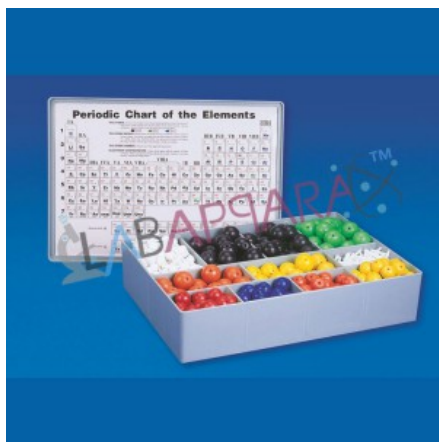

## Atomic Model Set

**Product Categories:** [Atomic Models Set](#)

**Product Tags:** [Laboratory plastic ware](#)

**Product Page:** <https://www.labappara.com/product/atomic-model-set/>

### Product Description

Atomic Model Set - Laboratory Equipment

The Atomic Model Set consists of molded balls of different colors & sizes along with connectors of different sizes. The sizes & shapes of the balls & connecting lugs have been designed in accordance with internationally acceptable standards.